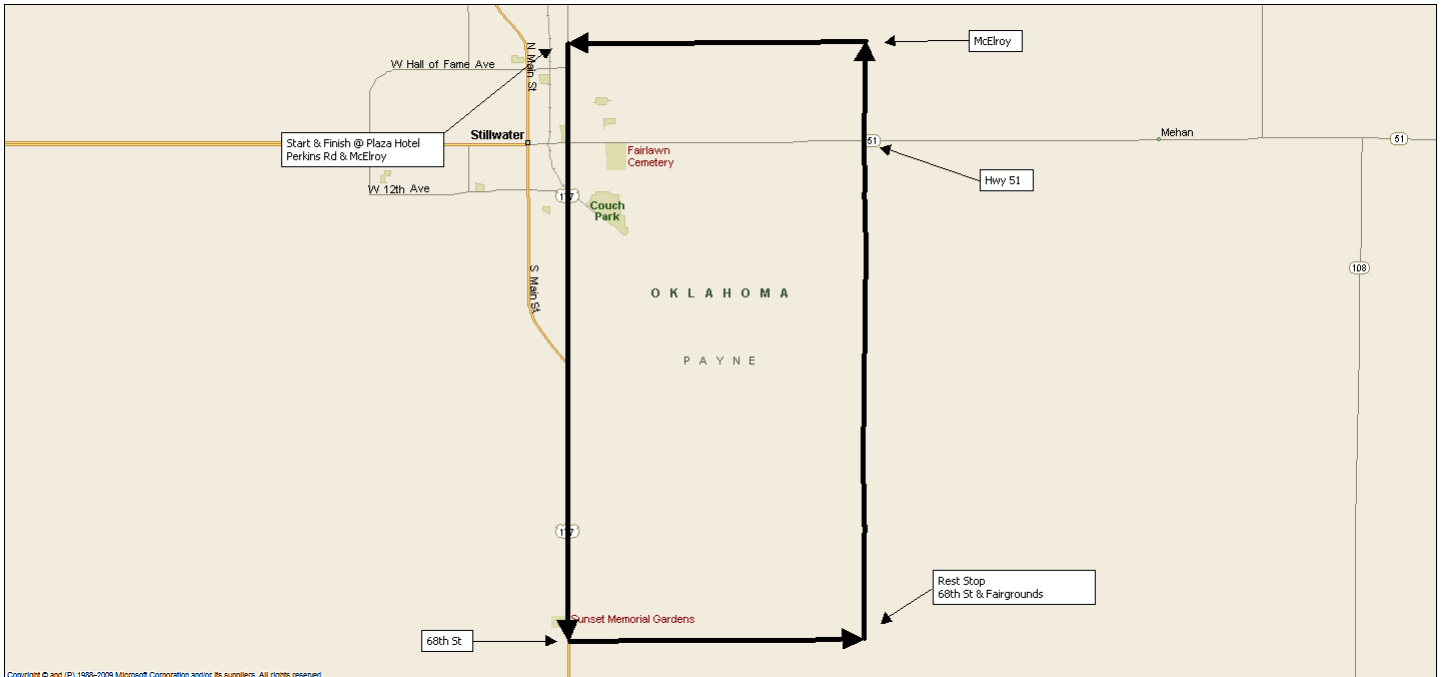

2010 Tour of Payne – 18 Mile Route
Please note we reserve the right to change the route if needed!
SAG SUPPORT – 405-385-1444
All routes are marked on the pavement

Mile	Instruction	For
0.0	Leave Stillwater Plaza Hotel heading South on Perkins Rd	6.0 mi
6.0	Turn LEFT (East) on 68th	3.0 mi
9.0	Turn LEFT (North) onto Fairgrounds	
9.0	REST STOP on the RIGHT after turning onto Fairgrounds Rd – Continue North on Fairgrounds Rd	5.0 mi
14.0	Cross Hwy 51 (USE CAUTION when crossing! Heavy Traffic!)	1.0 mi
15.0	Turn LEFT (West) onto E McElroy Rd	3.0 mi
18.0	Arrive at Stillwater Plaza Hotel for food, drink, the pool, and a refreshing shower!!!	